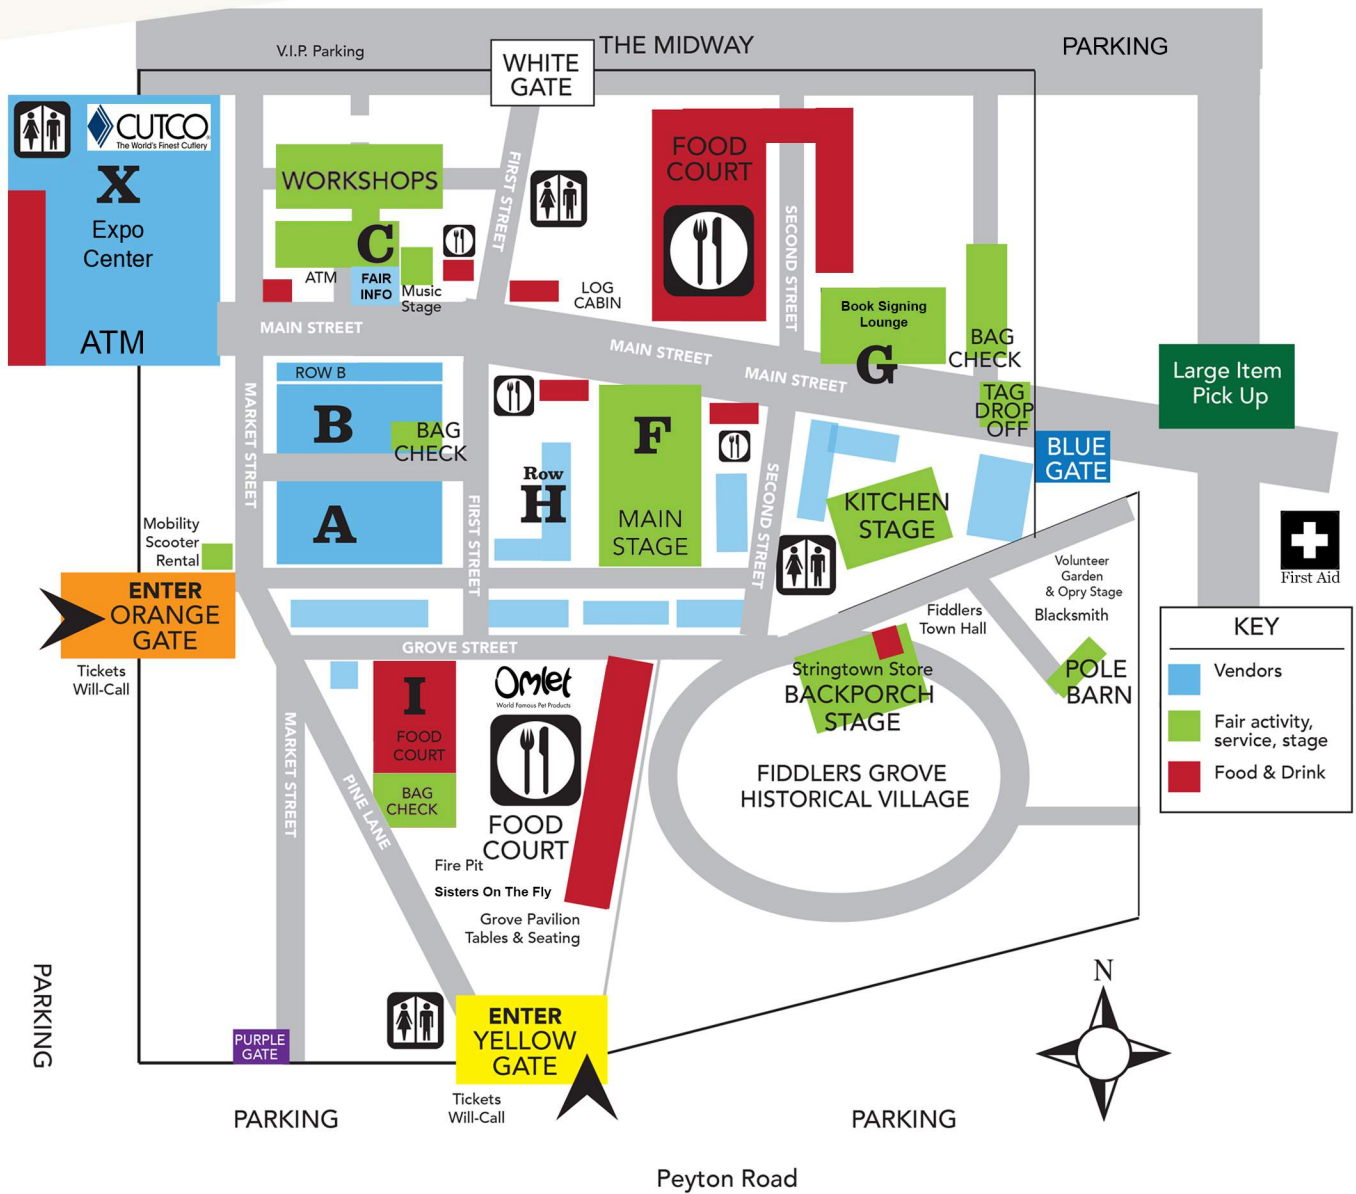

CountryLiving FAIR 2018

NASHVILLE FAIR MAP

April 20-21-22 at the Wilson County Expo & Ag Center, Lebanon, TN

PLEASE WATCH YOUR STEP AS YOU WALK AROUND THE FAIR.
Although care has been taken to ensure your enjoyment, this is an outdoor event in a charming agricultural center and village. The ground may be uneven in spots.

#clfair

Visit countryliving.com/fair for Fair videos, photos, and more.
Fair management by Stella Show Mgmt. Co. 1-866-500-FAIR • stellashows.com

SPONSORED BY

RACHEL ASHWELL